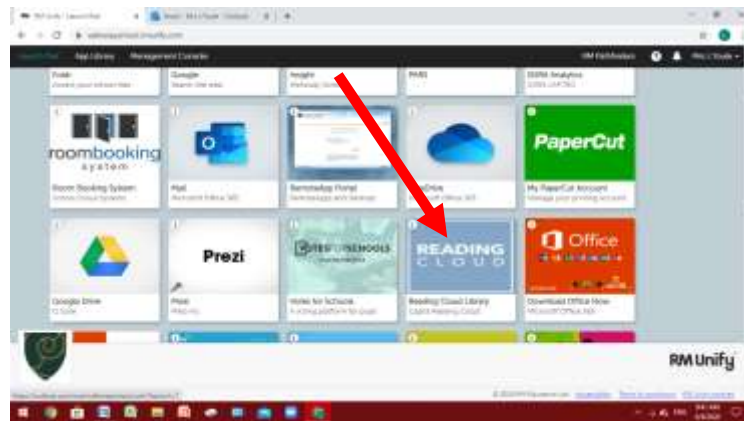

The Library Catalogue June 2020

This is where you will find all the book resources we have in the library.

You can explore the library catalogue remotely by going to your RM Unify homepage and Clicking on the Reading Cloud Tab.

From here click on 'Log into Reading Cloud'.

Type in *Wellsway*, in the School box to find our school.

Once you have done this you can then use the search bar to find a book you would like by typing in the name of the book, or the author.