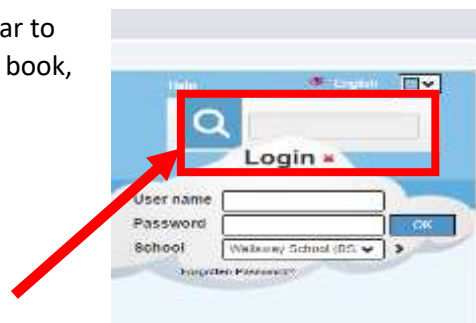

The Library Catalogue June 2020

This is where you will find all the book resources we have in the library.

You can explore the library catalogue remotely by going to your RM Unify homepage and Clicking on the Reading Cloud Tab.

From here click on 'Log into Reading Cloud'.

Type in *Wellsway*, in the School box to find our school.

Once you have done this you can then use the search bar to find a book you would like by typing in the name of the book, or the author.